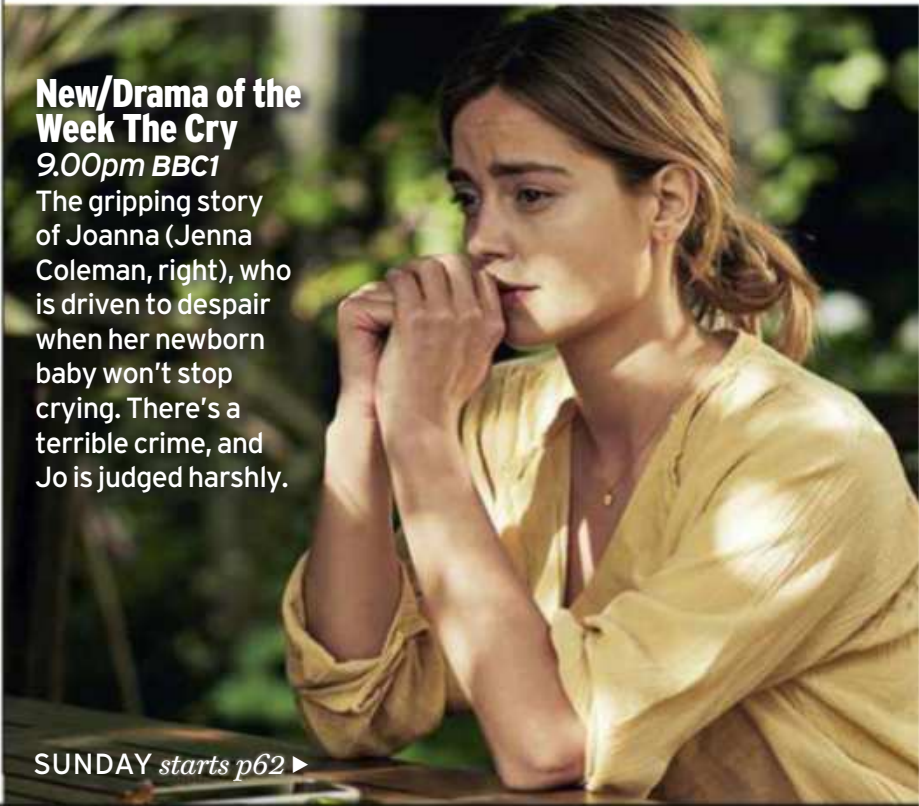

New Farther and Sun: a Dyslexic Road Trip

9.00pm BBC4

Is dyslexia a curse or a gift? Film-maker Richard Macer and his dyslexic son Arthur (above) set out to find out in an often emotional documentary.

Vanity Fair

9.00pm ITV

Becky (Olivia Cooke) finds herself dabbling with dubious moral choices as she tries to tease money (and more) from crafty Lord Steyne.

New/Drama of the Week The Cry

9.00pm BBC1

The gripping story of Joanna (Jenna Coleman, right), who is driven to despair when her newborn baby won't stop crying. There's a terrible crime, and Jo is judged harshly.