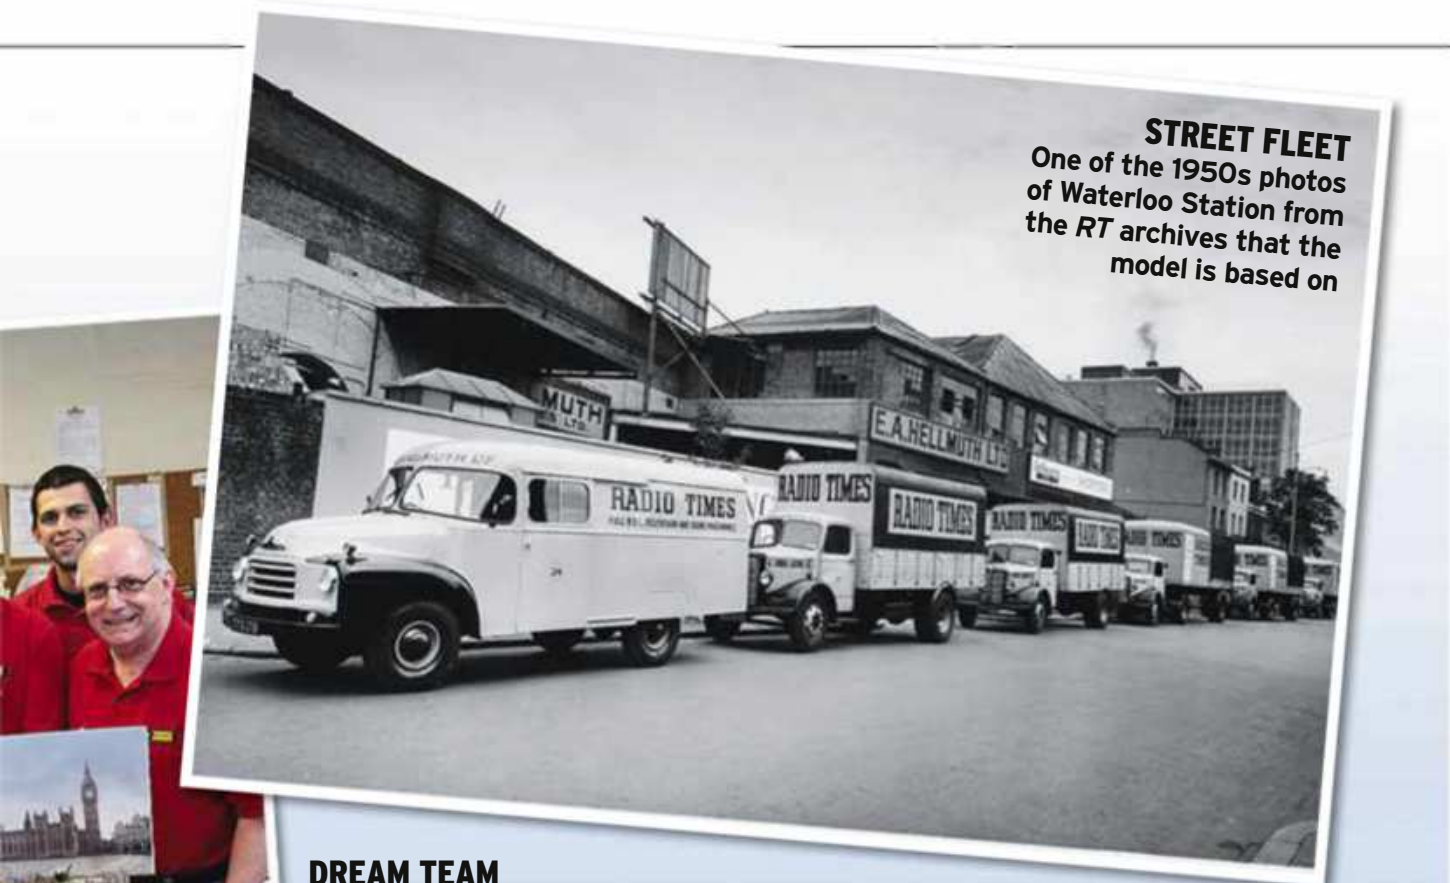

STREET FLEET
One of the 1950s photos of Waterloo Station from the RT archives that the model is based on