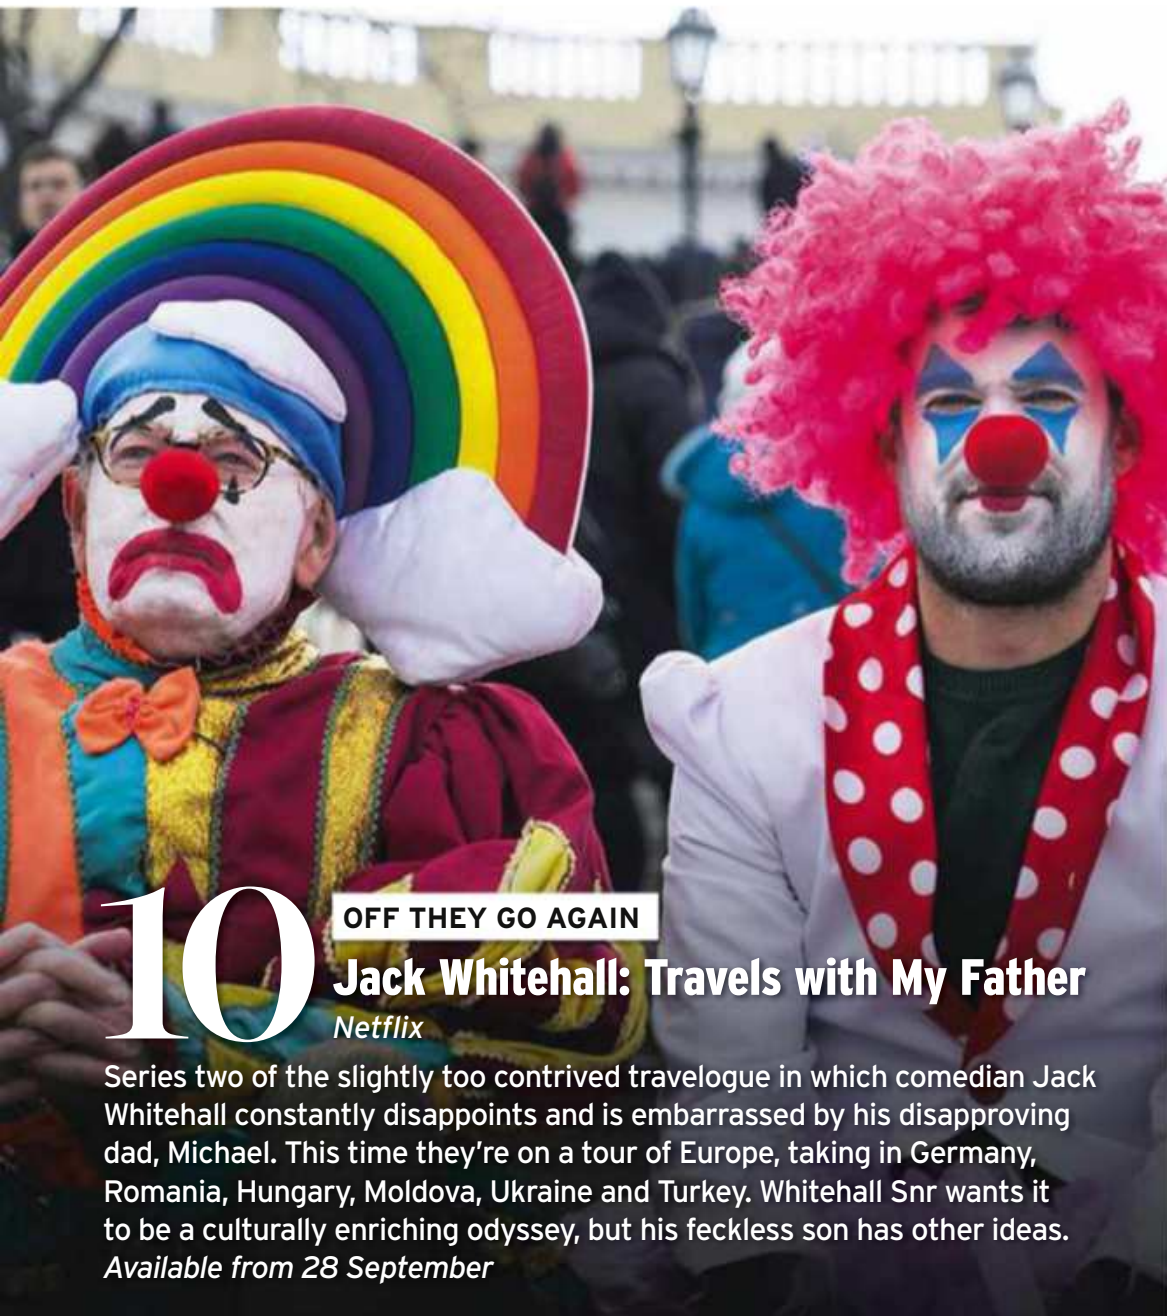

10

OFF THEY GO AGAIN

Jack Whitehall: Travels with My Father Netflix

Series two of the slightly too contrived travelogue in which comedian Jack Whitehall constantly disappoints and is embarrassed by his disapproving dad, Michael. This time they're on a tour of Europe, taking in Germany, Romania, Hungary, Moldova, Ukraine and Turkey. Whitehall Snr wants it to be a culturally enriching odyssey, but his feckless son has other ideas.

Available from 28 September

DOCTOR DIGITAL

Has Ultra HD arrived?

Like flying cars and the end of the world, 4K or Ultra HD television has always been just around the corner.

There have been a series of obstacles to overcome.

First, people needed to buy 4K-capable televisions. Then the only way of watching 4K content was to buy Ultra HD Blu-rays (which need a special player) or stream it from a service like Netflix (which needs a beefy internet connection and a streaming box like an Apple TV).

However, UHD straight to your television is slowly getting here. BT started broadcasting sport in 2016, and the other broadcasters

have since followed. But now Virgin has a new channel that features normal TV shows and movies.

Launching this week, the literally named Virgin TV Ultra HD (channel 999) still has the feel of a proof of concept: it only broadcasts from 8.15pm and much of the line-up – stacked with nature docs and concert movies – is the kind of thing they use to sell televisions in Currys. But there are also some proper dramas you might want to watch, like *Masters of Sex* starring Michael Sheen or *Start Up* with Martin Freeman.

You need to be a Virgin TV Full House or VIP Customer with a top-of-the-line V6 set-top box. But it's a sign that the future might, finally, be here. **JONATHAN HOLMES**